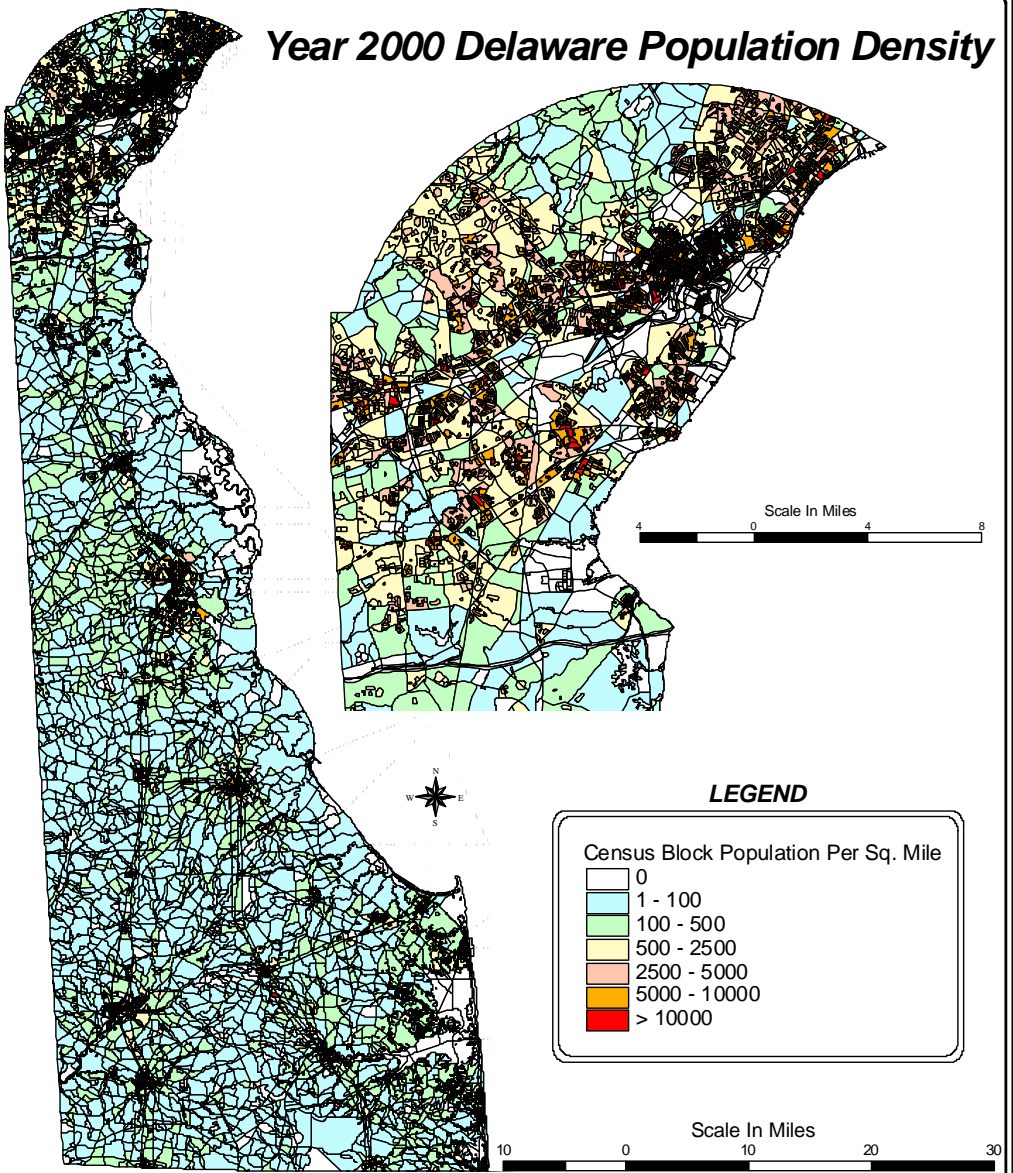

Year 2000 Delaware Population Density

LEGEND

Census Block Population Per Sq. Mile

White	0
Light Blue	1 - 100
Green	100 - 500
Yellow	500 - 2500
Orange	2500 - 5000
Dark Orange	5000 - 10000
Red	> 10000

Source: Center for Applied Demography & Survey Research, University of Delaware
U.S. Bureau of Census