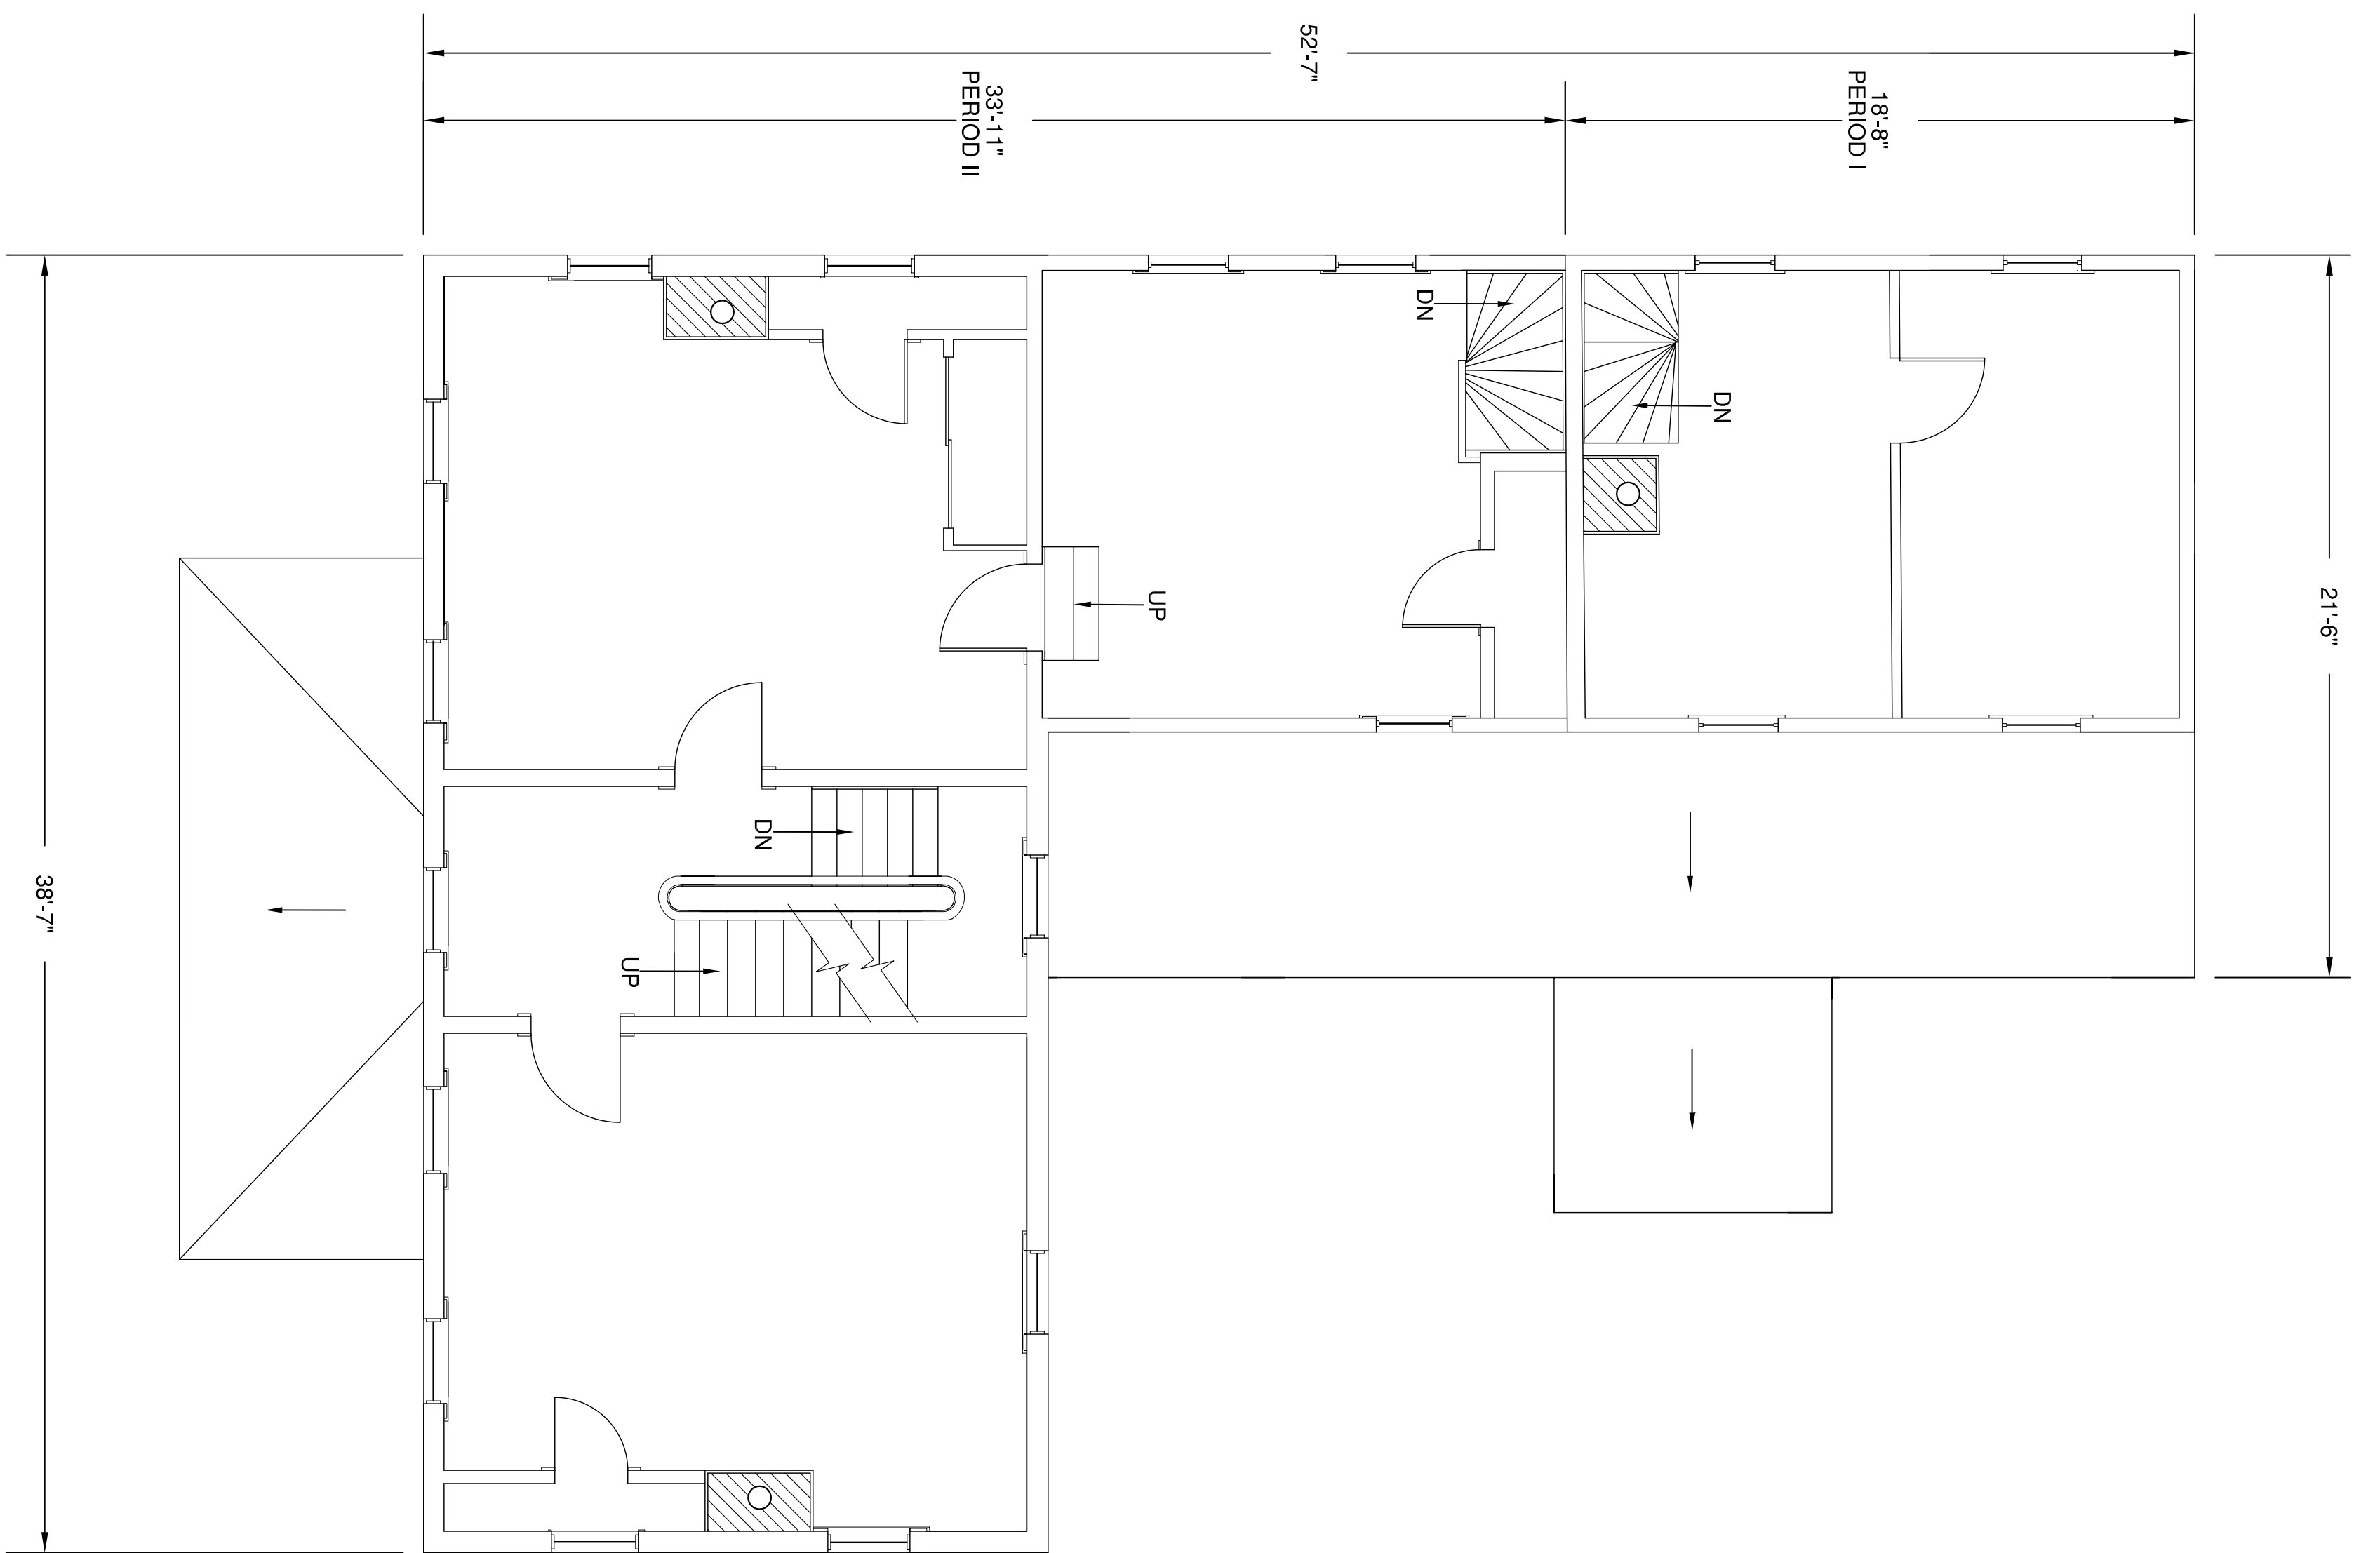

FIRST FLOOR PLAN

SECOND FLOOR PLAN

DRAWN BY:

SHEET 1 of 1 SHEETS

DATE: 02-10-2009

CRS NUMBER:

2010 CHOPTANK ROAD

MIDDLETOWN VICINTY
ST. GEORGES HUNDRED

S. HOLTON HOUSE

HOUSE

NEW CASTLE COUNTY

DELAWARE

CENTER FOR HISTORIC
ARCHITECTURE AND DESIGN

ALLISON HALL ACADEMY STREET
NEWARK, DE 19716