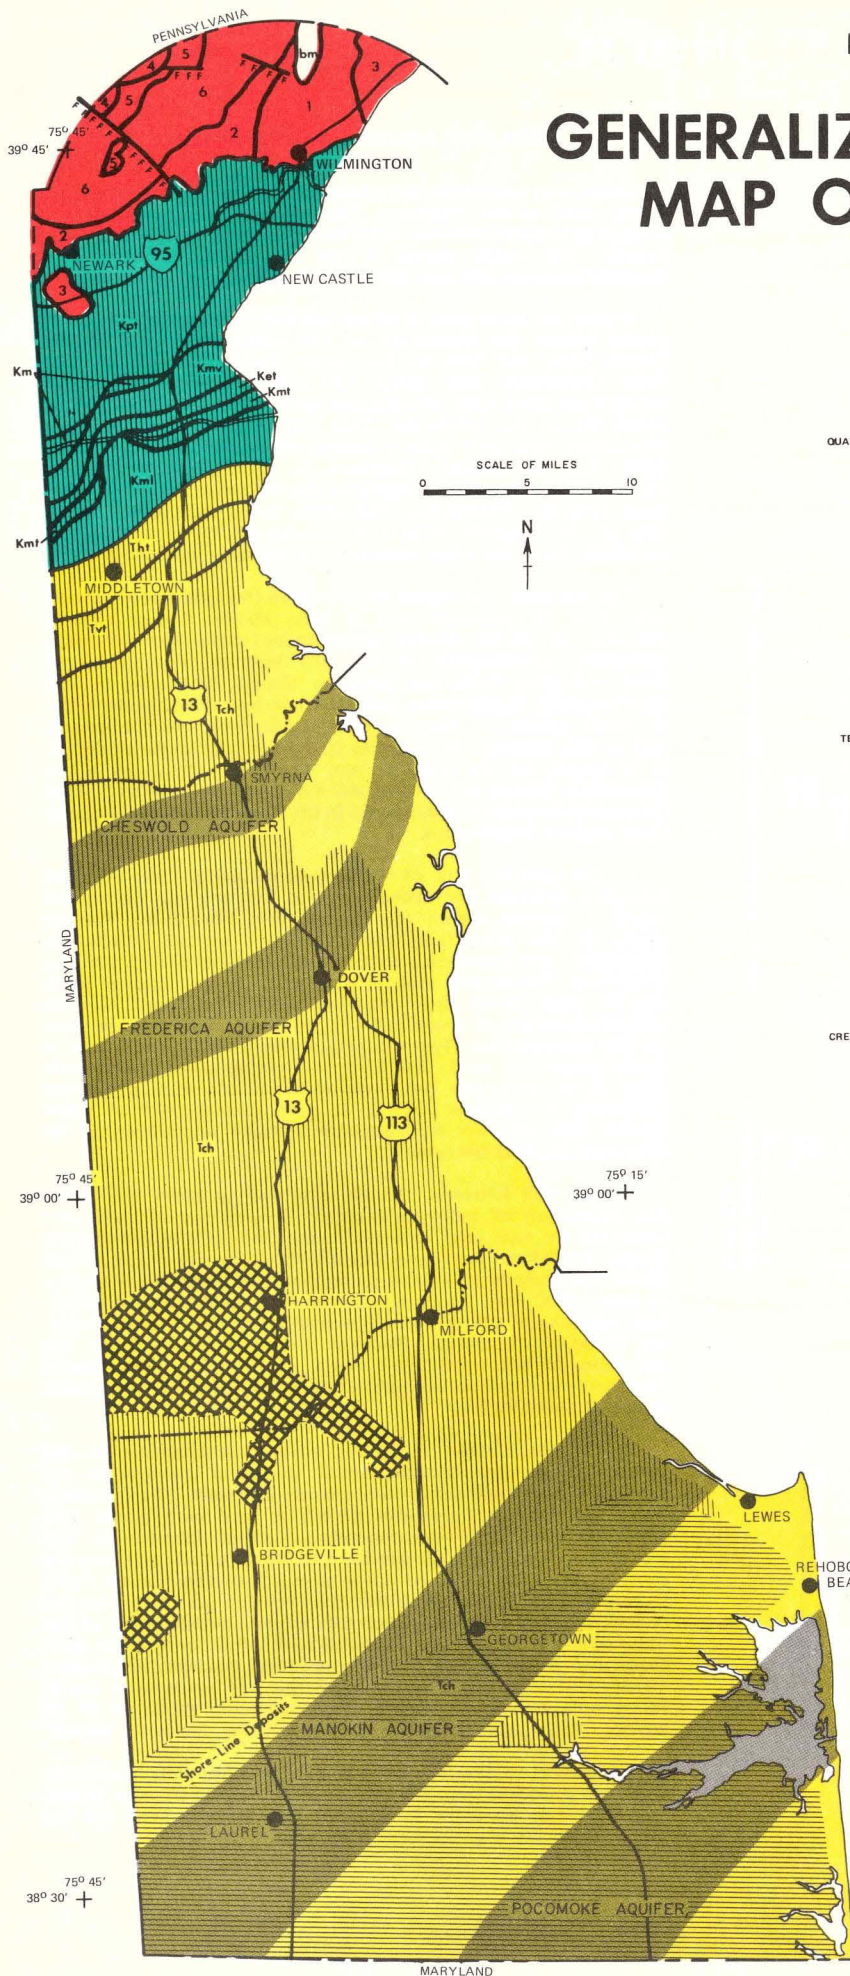

FIGURE 5A

# GENERALIZED GEOLOGIC MAP OF DELAWARE

APRIL 1976

PREPARED BY: DELAWARE GEOLOGICAL SURVEY, UNIVERSITY OF DELAWARE, NEWARK, IN CO-OPERATION WITH THE DELAWARE STATE PLANNING OFFICE, DOVER.

REVISED BY THOMAS E. PICKETT, APRIL 1976 FROM NENAD SPOLJARIC AND ROBERT R. JORDAN AUGUST 1966.