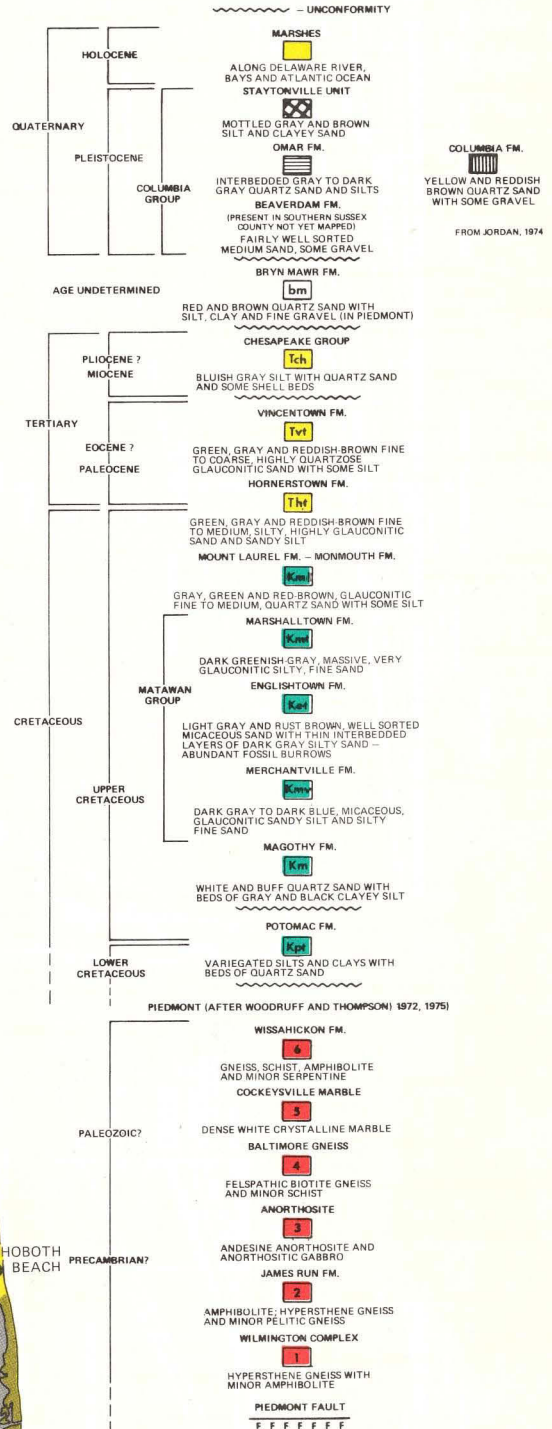

FIGURE 5A

# GENERALIZED GEOLOGIC MAP OF DELAWARE

APRIL 1976

PREPARED BY: DELAWARE GEOLOGICAL SURVEY, UNIVERSITY OF DELAWARE, NEWARK, IN CO-OPERATION WITH THE DELAWARE STATE PLANNING OFFICE, DOVER.

REVISED BY THOMAS E. PICKETT, APRIL 1976 FROM NENAD SPOLJARIC AND ROBERT R. JORDAN AUGUST 1966.